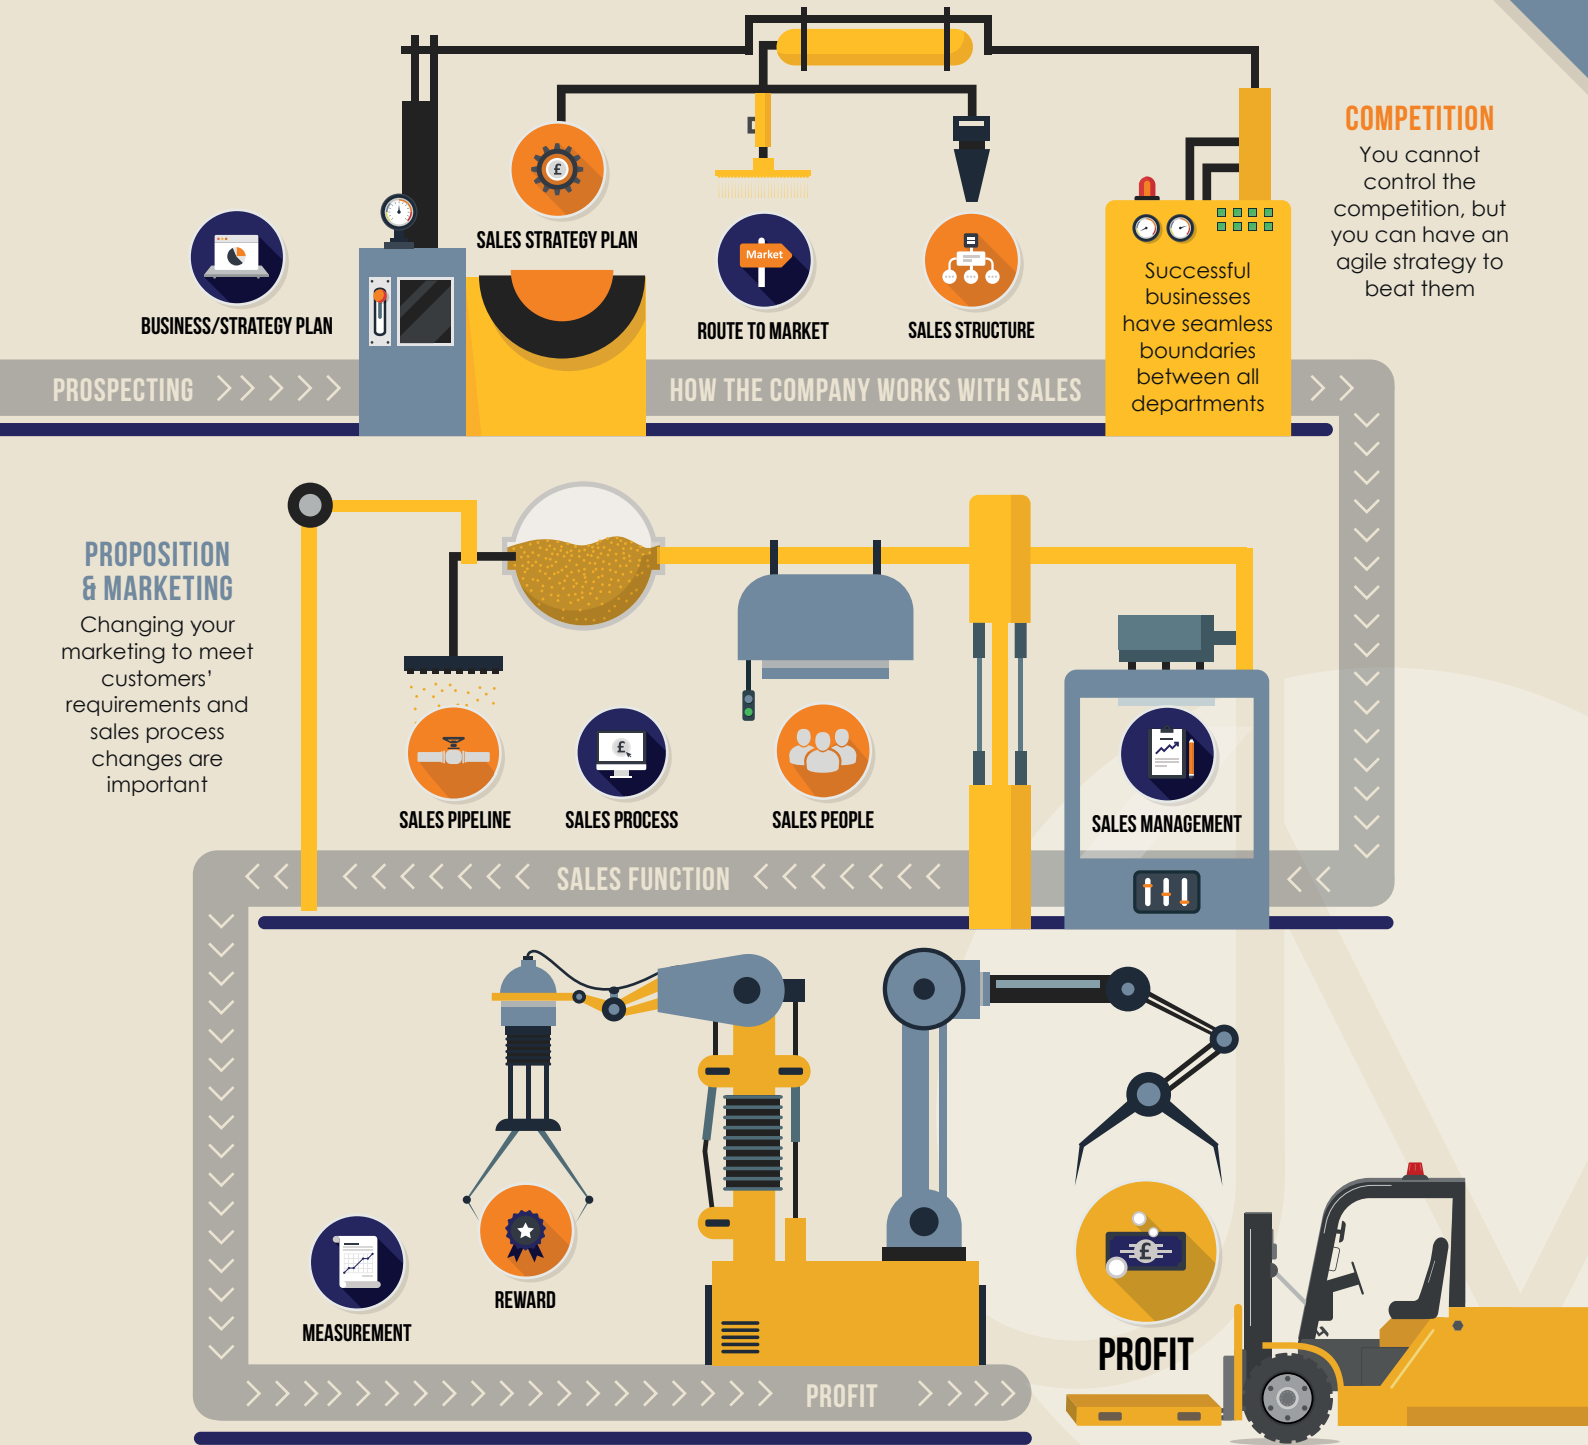

LET US SHOW YOU HOW TO GET THE BEST OUT OF YOUR SALES

Are all the stages in your Sales Production line working effectively?

C2S MEMBERS
RECEIVE 20% DISCOUNT

ARE YOU WONDERING IF YOU CAN SELL MORE AND HOW WOULD YOU DO IT?

Contact us now, to arrange your Sales Health Check (SHC) to start the journey to improving your profits by implementing the Recommendations.

WHAT DO I GET?

A report on each stage of your Sales Production line with suggestions on what could be improved.

We will also hold a Zoom meeting to run through the report and suggestions, to put you in a stronger position for the future.

Normal price for SHC £1,000 during lock down we will provide the solution for £250+VAT